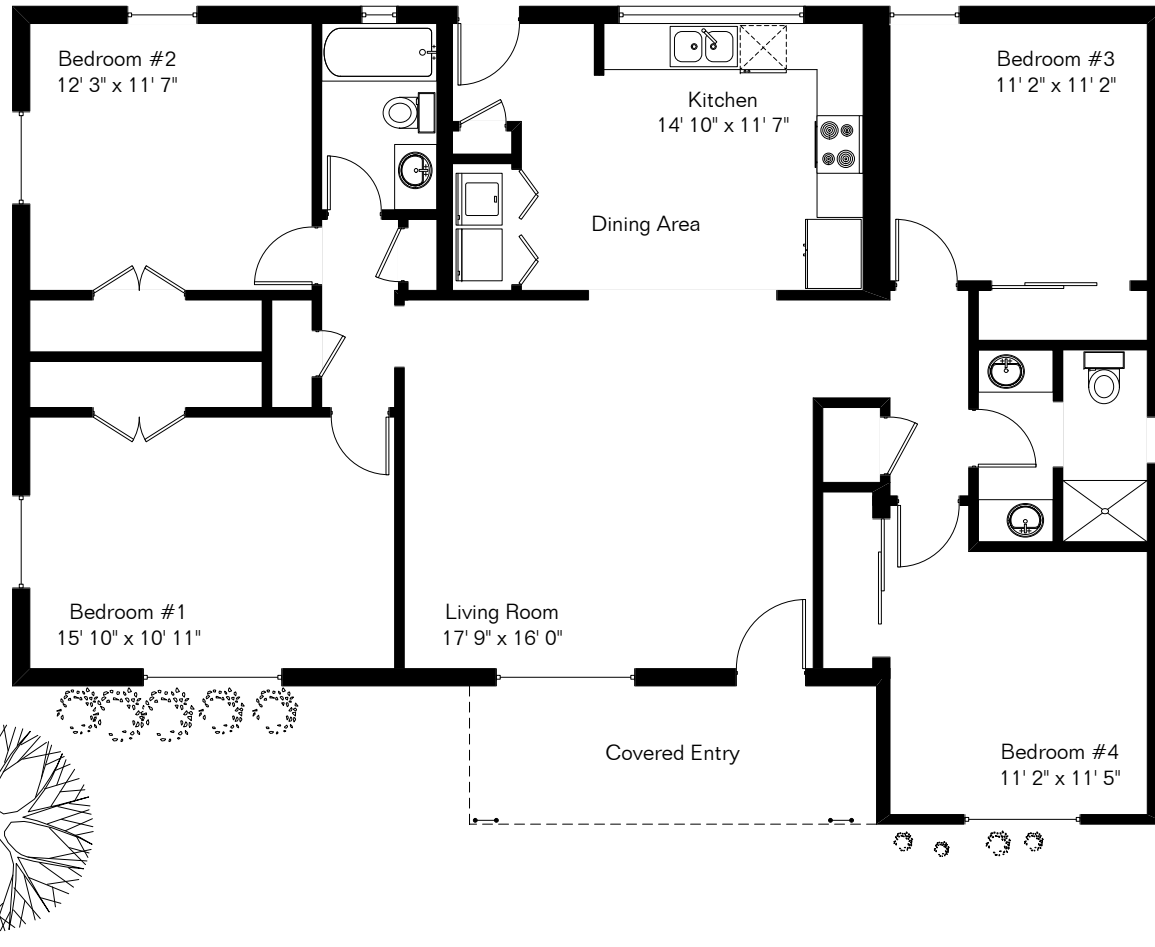

The square footages and room size information are deemed to be reliable but are not guaranteed and should be independently verified.

2317 N Martin Ave

Living Area 1,556 Sq Ft

Site Visit March 2018

Copyright 2018 Floor Plans First! LLC
All Rights Reserved.

www.FloorPlansFirst.com

Toll Free (877) 887-1500
Voice (520) 881-1500
Fax (520) 791-7701

Floor Plans First!
See the Floor Plan First!